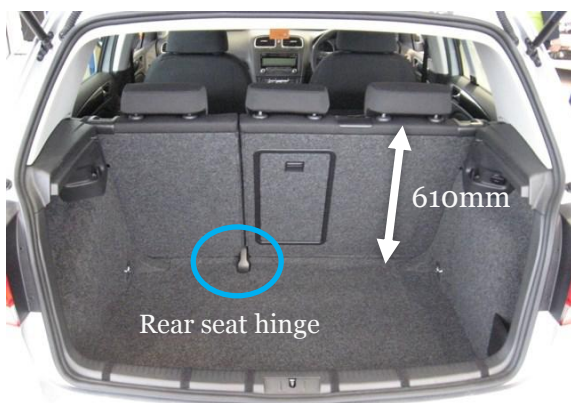

VW GOLF HATCH MK6 - 2008-2013

Our ref: H0354

FLOOR LEVEL IDENTIFICATION GUIDE

H0354 - FLOW

AVAILABLE

SPACESAVER WHEEL

Low/Deep boot floor

H0354 - FRSD

NOT AVAILABLE

FULL SIZE WHEEL

Raised/Shallow boot floor

NEXT PAGE

VEHICLE IDENTIFICATION GUIDE

AVAILABLE

HAS OFFSIDE RECESS

The car has a recess on the offside with a plastic insert (blue highlight)