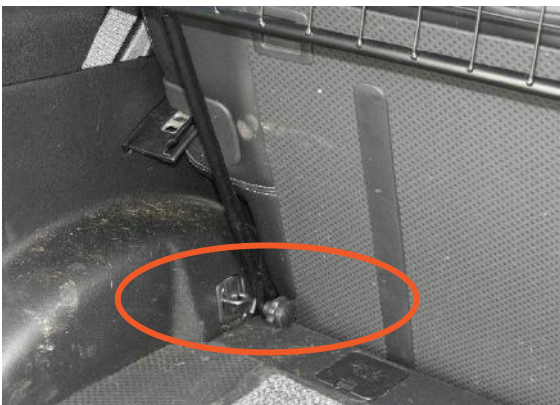

## Nissan X Trail 2007 – 2014 Our ref H0434

*We can accommodate two Nissan Dog Guards. Please use this document to identify the Style you require.*

### NISSAN DOG GUARD "Style A"

The original 2007 Nissan Dog Guard has a bracket that attaches to the "D" Rings located on the Wheel Arch close to the boot floor.

IF YOU SELECT "Style A" we will tailor openings in the Boot Liner that will allow the Dog Guard to be fitted through the Boot Liner.

### NISSAN DOG GUARD "Style B"

A revised version of the original Nissan Dog Guard has brackets on each side that attach to the Seat Upper Locking Plates.

IF YOU SELECT "Style B" we will tailor openings in the Boot Liner that will allow the Dog Guard to be fitted through the Boot Liner.