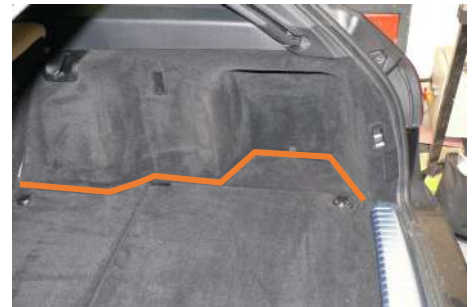

H0607

2014 - 2021

This boot liner **is not** suitable for your vehicle. Please select the appropriate model from the list.