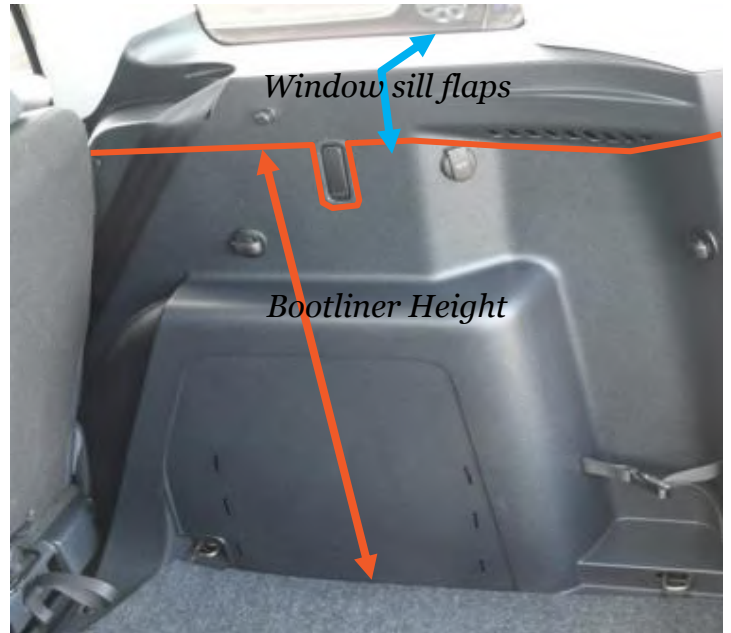

SKODA YETI 2009-2017

Raised & Lowered Floor Patterns

Our ref: H0518RF & H0519LF

WINDOW SILL FLAPS

NO Bar / Storage HOOK system

Window Sill Flaps

Offers additional protection

The load cover MUST be removed from the vehicle when the sill covers are used.

Two variations

(With or without Bar / Storage Hook system)