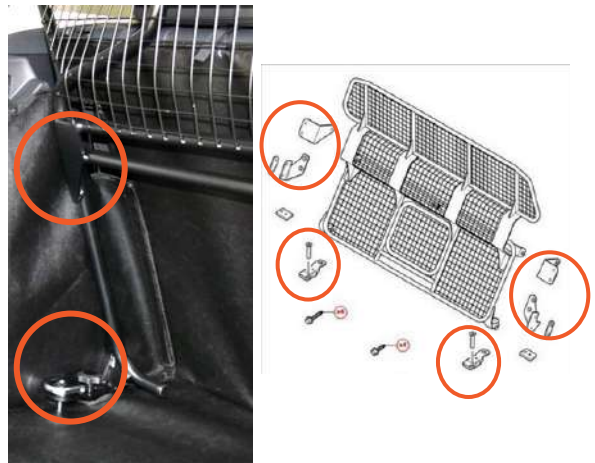

### DGMA

AVAILABLE

Accommodates the  
Land Rover dog guard  
(D-ring access)

The boot liner has cut outs to  
accommodate the 4 highlighted fixing  
To fit this dog guard you will need to  
order a Rear Plus/Split version