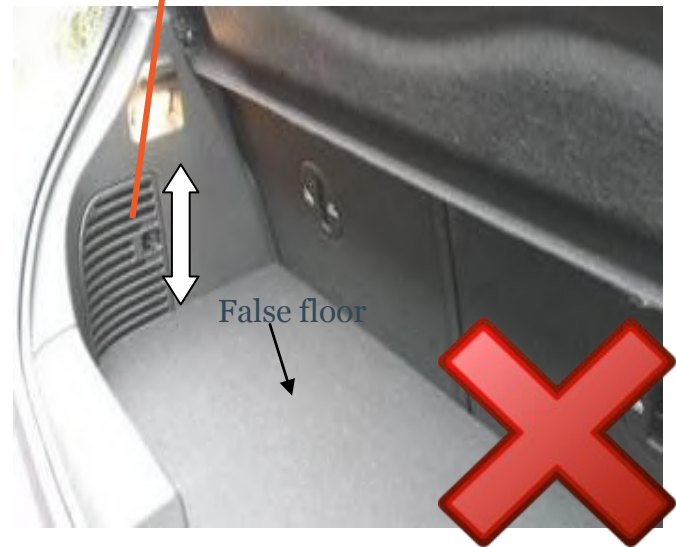

VAUXHALL ADAM 2012on – Our ref: H0598

MODEL IDENTIFICATION

AVAILABLE

- The Bootliner has been designed for maximum storage – if you have a **false floor** it must be REMOVED

Deep boot – all the grill showing!

NOT available

- **False floor** must be REMOVED

False floor in – hiding half of the grill!

“Infinity” sound system

NOT accommodated