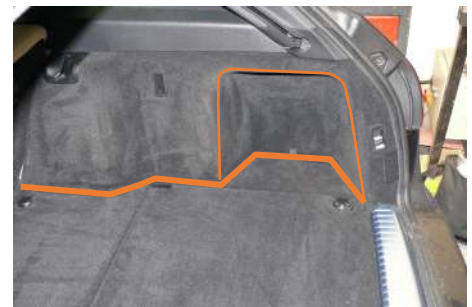

H0607

2014 - 2021

This boot liner is suitable for your vehicle. Please continue with your purchase.