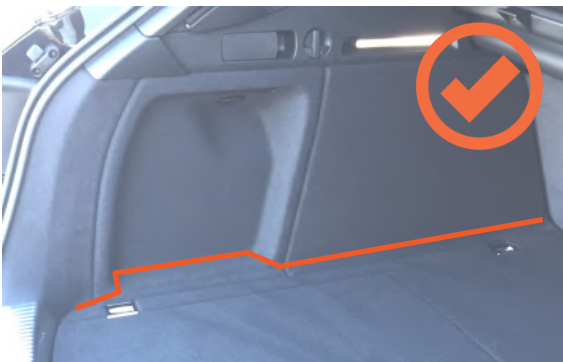

H0613-SH3

SHAPE 3

The Boot Liner has a tailored recess in the nearside panel and a flat side that skims over the offside net

To utilize these storage spaces you can pull back the liner sides.

WITHOUT NET - SHALLOW RECESS