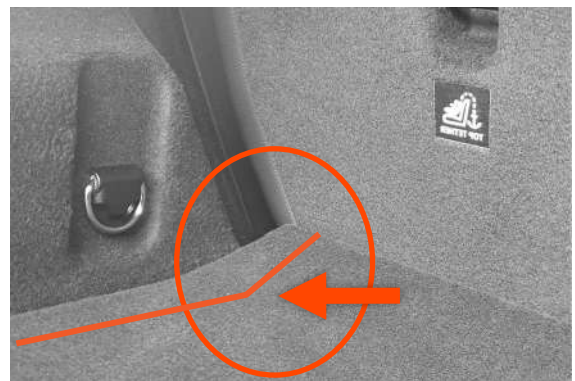

HY

Hybrid version