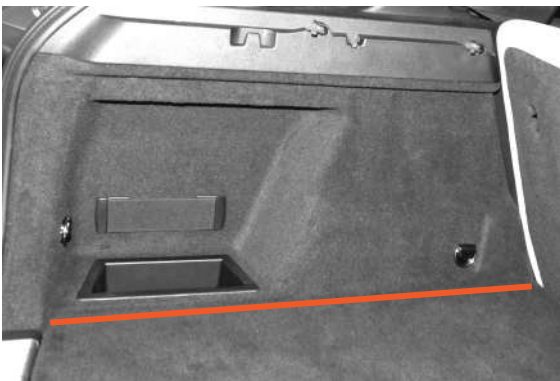

BMW X1 - 2015 to 2022

Our ref: H0615

Question 1 - Vehicle Identification Guide

HYNO

Non Hybrid version