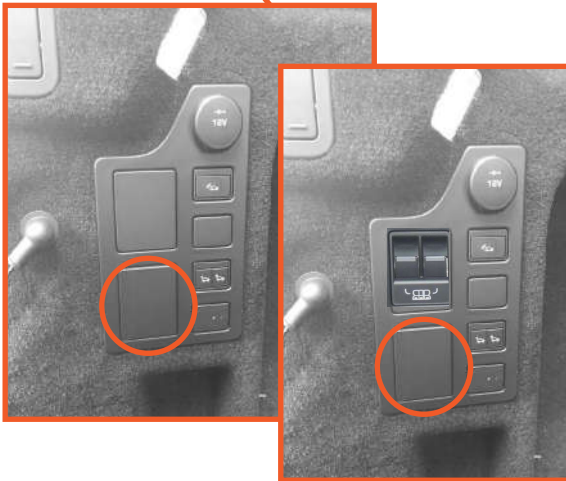

Land Rover Discovery 5 - 2017 - onwards (inc 2021 facelift)

Our ref: H0640

Question 1 - Vehicle Identification Guide

DGMA

AVAILABLE

Accommodates the
Land Rover dog guard
(D-ring access)

1. The boot liner accommodates the brackets that attach to the "D-rings"
2. It is necessary to order a Rear Plus / Rear Plus With Seat Split version
3. It does not accommodate the Land Rover liner tray/mat

DGNO

AVAILABLE

Does **not**
accommodate
dog guards
(No D-Ring access)

Next page

Question 2 - Vehicle Identification Guide

R3MAN
AVAILABLE

3rd row manual and not usable

No buttons to control the 3rd row rear seats

R3ELEC
AVAILABLE

3rd row electric and not usable

Buttons to control the 3rd row rear seats

You can NOT operate the electronic seat mechanism when the Bootliner is fitted. Please refer to the Fitting Instructions for further detail.