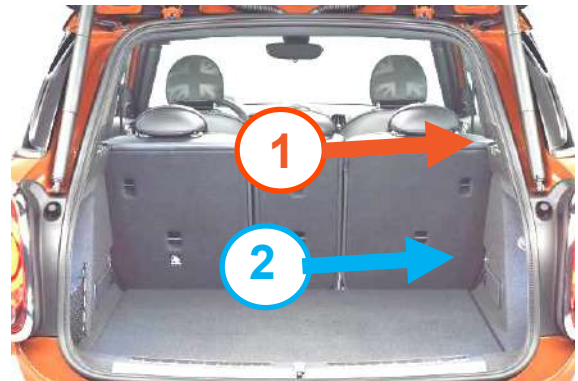

Next page

Question 1 - Vehicle Identification Guide

SH1

AVAILABLE

Boot shape 1

Large gap

Large gap between parcel shelf locator and hook

Large gap between seats and D-Ring recess

SH2

NOT AVAILABLE

Boot shape 2

No gap

No gap between parcel shelf locator and hook

No gap between seats and D-Ring recess

Next page

Question 2 - Vehicle Identification Guide

SEREC
AVAILABLE

Rear seat backs
in fully reclined position

SEUP
AVAILABLE

Rear seat backs
upright

Rear seat backs positioned at 3rd locking
rake from most upright

Large gap between the back of the seats
and the side panel