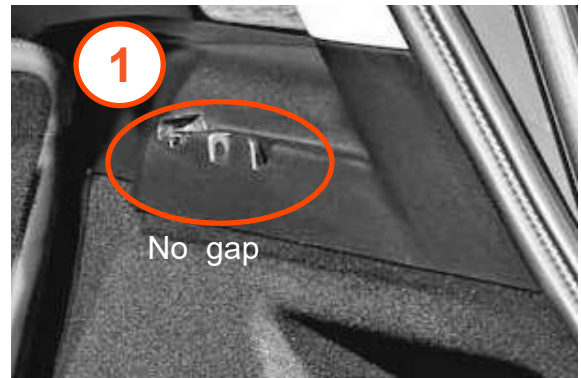

Next page

Question 1 - Vehicle Identification Guide

SH1

AVAILABLE

Boot shape 1

Large gap

Large gap between parcel shelf locator and hook

Large gap between seats and D-Ring recess

SH2

NOT AVAILABLE

Boot shape 2

No gap

No gap between parcel shelf locator and hook

No gap between seats and D-Ring recess

Next page

Question 2 - Vehicle Identification Guide