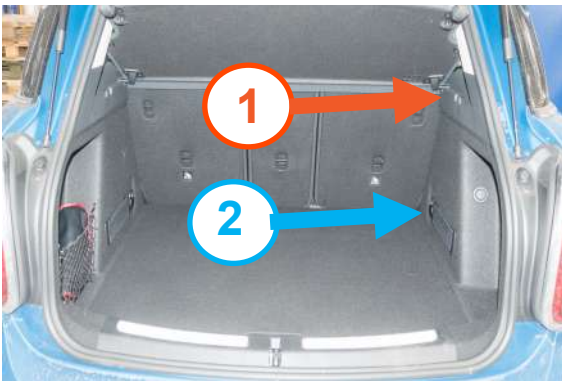

Next page

Question 1 - Vehicle Identification Guide

SH1

AVAILABLE

Boot shape 1

Large gap

Large gap between parcel shelf locator and hook

Large gap between seats and D-Ring recess

SH2

NOT AVAILABLE

Boot shape 2

No gap

No gap between parcel shelf locator and hook

No gap between seats and D-Ring recess

Next page

Question 2 - Vehicle Identification Guide

SEREC
AVAILABLE

Rear seat backs
in fully reclined position

SEUP
AVAILABLE

Rear seat backs
upright

Rear seat backs positioned at 3rd locking
rake from most upright

Large gap between the back of the seats
and the side panel