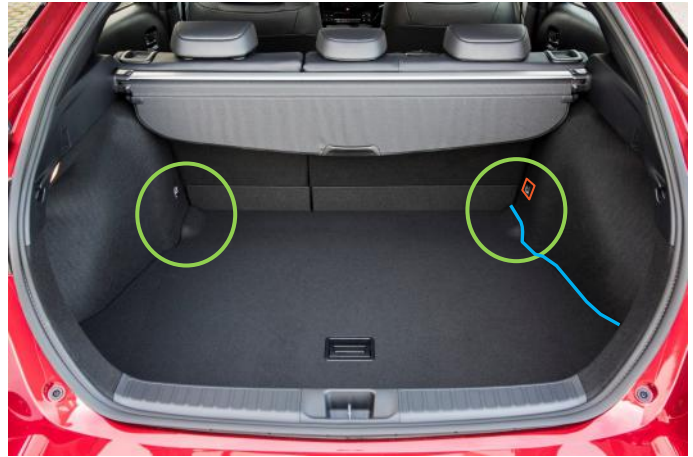

### FLOOR IDENTIFICATION

**H0687-FLOW**

AVAILABLE 

**LOW LEVEL FLOOR**

Angled wedges on base near seats

**H0687-FMID**

NOT AVAILABLE 

**MID LEVEL FLOOR**

Floor is only a couple centimeters under d-rings and covers the angled wedges near the seats

**H0687-FRSD**

NOT AVAILABLE 

**PRIUS PRIME (PLUG-IN VERSION)**

Floor over the back part of the boot