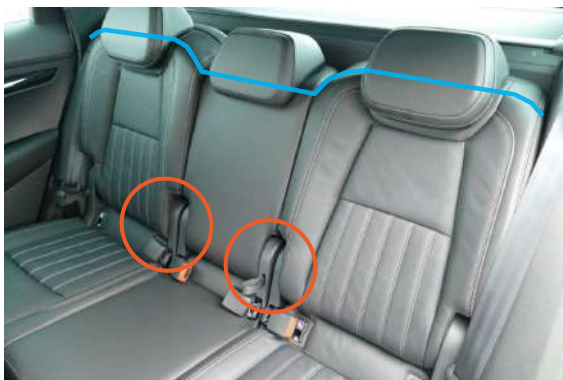

Skoda Karoq - 2017 Onwards

Our ref: H0689

Question 1 - Seat split identification

H0689-4020

AVAILABLE

Rear seat has a 40/20/40 configuration

H0689-4060

AVAILABLE

Rear seat has a 40/60 configuration

Next page

Question 2 - Floor identification

40/20/40 Rear seat configuration

FNO-FRSD

AVAILABLE

No false floor - Raised

FNO-FLOW