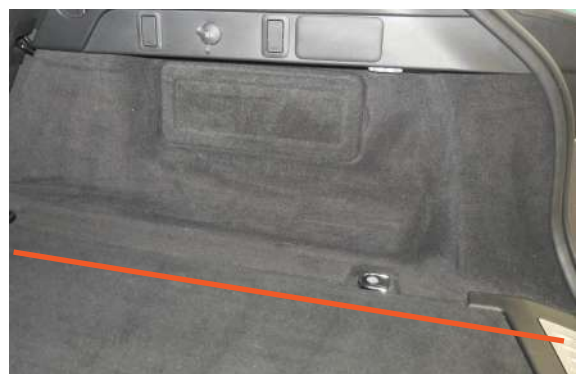

Range Rover Velar - 2017 Onwards

Our ref: H0692

Question 1 - Vehicle Identification Guide

FLOW

AVAILABLE

LOW FLOOR

Floor sits **lower** than the
tailgate plate

FRSD

AVAILABLE

HIGH FLOOR

Floor sits **flush** with
the tailgate plate

Next page

Question 2 - Vehicle Identification Guide

NETNO

AVAILABLE

NO NEARSIDE NET