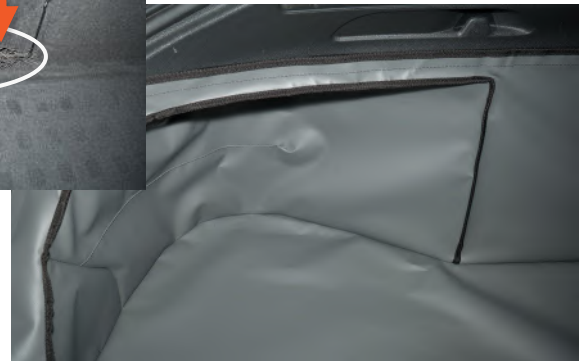

MERCEDES CLA SHOOTING BRAKE - 2015 - 2019

Our ref: H0698

NET IDENTIFICATION GUIDE

H0698-NET

✓ AVAILABLE

WITH NET ONLY ON
NEAR SIDE

The liner will be cut to
accommodate the net.
(following the blue line)

H0698-NETNO

✓ AVAILABLE

NETS FLATTENED OR
NO NET

The liner will cover the
net completely in it's flat
position.

H0698-NET2

✓ AVAILABLE

NET ON BOTH SIDES

The liner will be cut to
accommodate both nets.
(following the blue line).