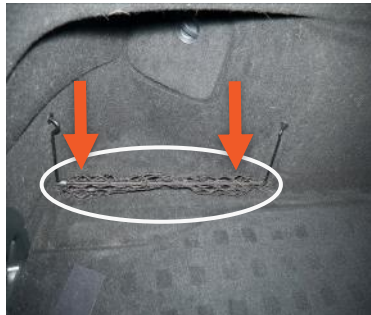

MERCEDES CLA SHOOTING BRAKE - 2015 - 2019

Our ref: H0698

NET IDENTIFICATION GUIDE

H0698-NET

✓ AVAILABLE

WITH NET ONLY ON
NEAR SIDE

The liner will be cut to
accommodate the net.
(following the blue line)

H0698-NETNO

✓ AVAILABLE

NETS FLATTENED OR
NO NET

The liner will cover the
net completely in it's flat
position.

H0698-NET2

✓ AVAILABLE

NET ON BOTH SIDES

The liner will be cut to
accommodate both nets.
(following the blue line).