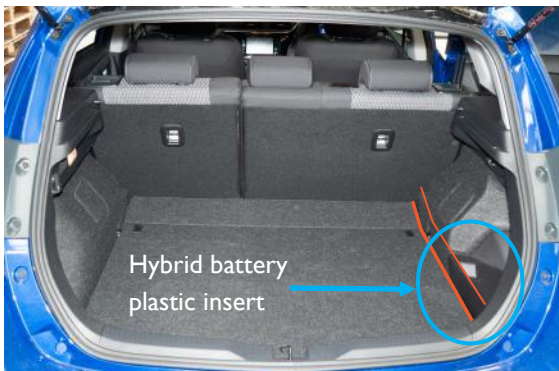

TOYOTA AURIS HATCH HYBRID - 2012 to 2019

Our ref: H0712

FLOOR IDENTIFICATION GUIDE

H0712-FNO-FRSD

AVAILABLE

No False floor - Raised

The floor does not have variable floor levels & no plastic mountings

H0712-FNO-FLOW

NOT AVAILABLE

No False floor - Raised

The floor does not have variable floor levels & no plastic mountings

H0712-FIN

NOT AVAILABLE

False floor in

The variable floor is at its highest level sitting on the plastic mountings