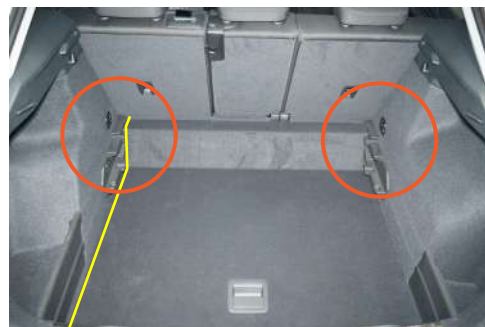

Audi Q3 – 2019 on  
Our ref: H0752

Floor Level Identification Guide

H0752-FRSD

✓ AVAILABLE

False floor  
raised

H0752-FMID

✓ AVAILABLE

False floor at  
mid level

Note: If you have a spare wheel or repairing kit under the floor this could be the lowest position.

H0752-FLOW

✓ AVAILABLE

False floor  
lowered

H0752-FNO

✓ AVAILABLE

No false floor