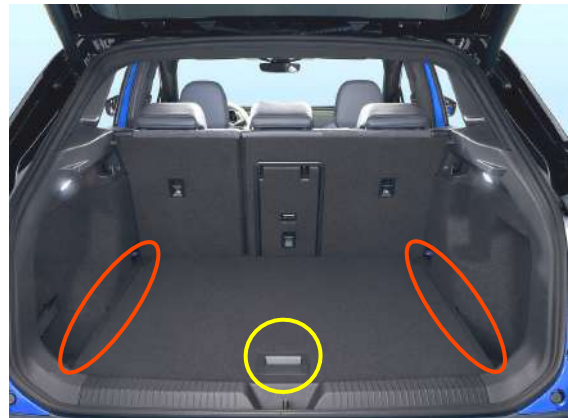

Volkswagen ID.4 - 2021 Onwards

our ref: H0807

Question 1 - Vehicle Identification Guide

FNO

AVAILABLE

No variable Floor

- NO side plastic inserts

FRSD

AVAILABLE

Variable floor raised

- Side plastic inserts
- Plastic handle

FLOW

NOT AVAILABLE

Variable floor lowered

- Side plastic inserts
- Plastic handle

IMPORTANT ATTENTION