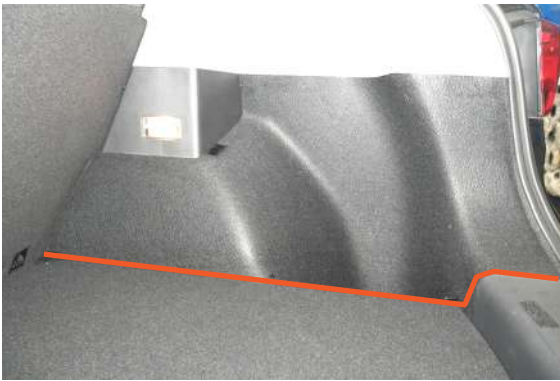

MG ZS - 2017 Onwards

Our ref: H0842

Question 1 - Vehicle Identification Guide

FRSD

AVAILABLE

Variable floor raised

FLOW

AVAILABLE

Variable floor lowered