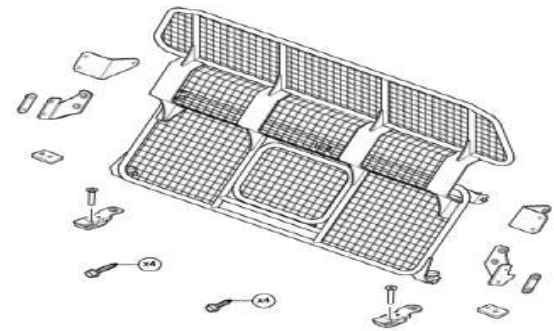

AVAILABLE

Boot shape 2

Vent on left boot side, no recess.

Next page

Question 2 - Vehicle Identification Guide

DGA

AVAILABLE

Compatible with the Land Rover dog guard VPLKS0644

The Boot liner has cut-outs to accommodate the anchor points **To fit this dog guard you will need to order a Rear Plus/Split version**

DGB

 **Measurements required** to be compatible with the Land Rover dog guard VPLKS0162

Please contact sales@hatchbag.co.uk

DGNO

AVAILABLE

Does not accommodate dog guards (No D-Ring access)

D-Rings covered

DR

AVAILABLE

With front D-Ring access

D-Rings near the rear seats are accessible.